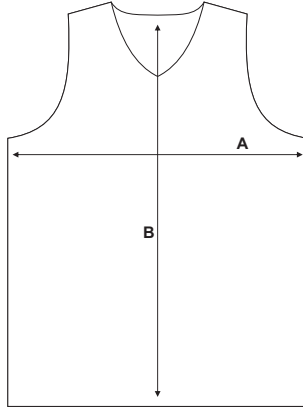

**ALL SIZES IN  
CENTIMETERS**

## BASKETBALL JERSEY

SIZES	4XS	3XS	2XS	XS	AS	AM	AL	AXL	A2XL	A3XL
<b>A CHEST</b>	43	45	47	49	51	55	61	63	65	68
<b>B BACK LENGTH</b>	60	63	66	69	72	74	78	80	88	92

**ALL SIZES IN  
CENTIMETERS**

## BASKETBALL SHORT

SIZES	4XS	3XS	2XS	XS	AS	AM	AL	AXL	A2XL	A3XL
<b>A WAIST</b>	29	31	33	35	37	39	41	43	45	47
<b>B LENGTH</b>	46	48	50	52	54	56	58	60	62	64