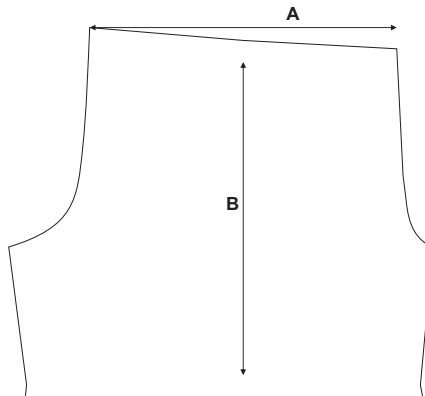

**ALL SIZES IN  
CENTIMETERS**

## BASKETBALL JERSEY

SIZES	4XS	3XS	2XS	XS	AS	AM	AL	AXL	A2XL	A3XL
<b>A CHEST</b>	43	45	47	49	51	55	61	63	65	68
<b>B BACK LENGTH</b>	60	63	66	69	72	74	78	80	88	92

**ALL SIZES IN  
CENTIMETERS**

## BASKETBALL SHORT

SIZES	4XS	3XS	2XS	XS	AS	AM	AL	AXL	A2XL	A3XL
<b>A WAIST</b>	29	31	33	35	37	39	41	43	45	47
<b>B LENGTH</b>	46	48	50	52	54	56	58	60	62	64